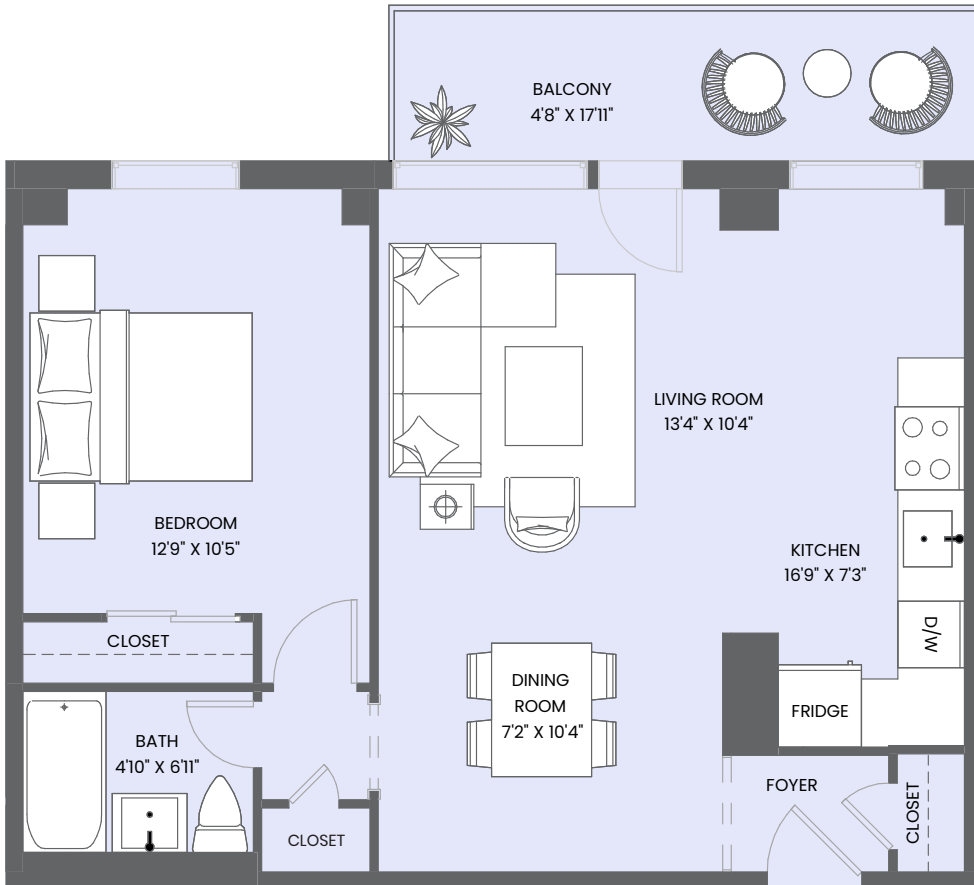

Shore III

1 Bed | 1 Bath | 626 sf | E

Maddox

135 Tyndall Avenue

Maddox.ca/Tyndall

LEVEL 2-11

FLOOR PLAN DIMENSIONS, SQUARE FOOTAGE, AND LAYOUTS MAY NOT BE EXACTLY AS SHOWN AND ARE SUBJECT TO CHANGE AND REMEASUREMENT. SUITES ARE LEASED UNFURNISHED ON A PER UNIT BASIS AND FURNITURE GRAPHICS ARE FOR VISUAL REFERENCE ONLY. ALL PRICING AND RENTAL RATES ARE SUBJECT TO CHANGE WITHOUT NOTICE. E. & O.E.